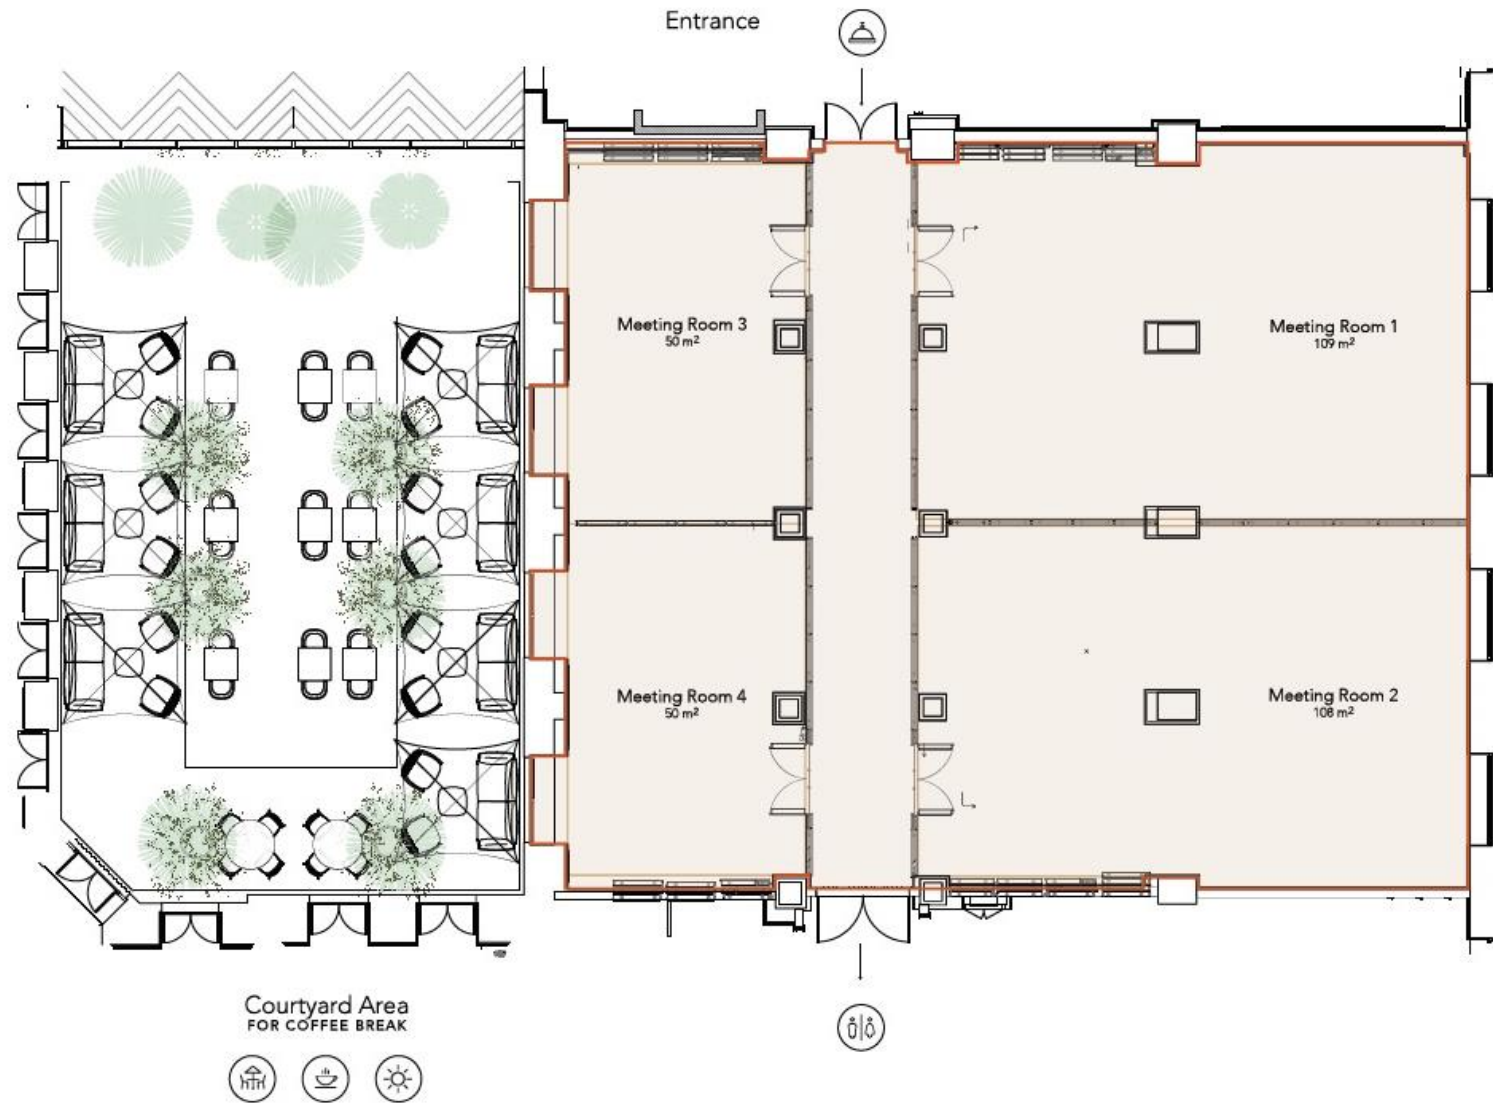

KOZMO

LUXURY HOTEL BUDAPEST

Conference hall

KOZMO

LUXURY HOTEL BUDAPEST

Maximum capacities

Name	Size		Cocktail	Banquet (8 pax/table)	Cabaret (5 pax/table)	Classroom (2 pax/table)	Theatre	Boardroom (2 pax/table)	U-shape (2 pax/table)
	m ²	ft ²							
Meeting room 1	110 m ²	1184 ft ²	60	88	50	46	92	-	-
Meeting room 2	110 m ²	1184 ft ²	60	88	50	46	92	-	-
Meeting room 3	50 m ²	538 ft ²	30	24	20	16	40	16	14
Meeting room 4	50 m ²	538 ft ²	30	24	20	16	40	16	14
Meeting room 1+2	220 m ²	2368 ft ²	120	152	95	90	210	32	26
Meeting room 3+4	100 m ²	1076 ft ²	60	48	30	40	90	32	22
Meeting room 1+2+3+4	360 m ²	3875 ft ²	200	216	-	-	-	-	-
Atrium 2	56 m ²	603 ft ²	33	30	15	20	53	12	12